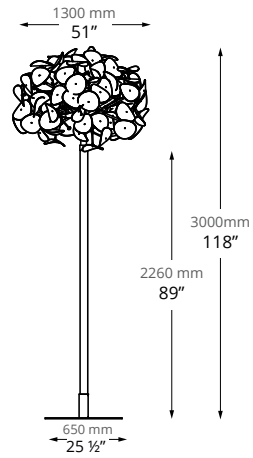

**The tree's base plate** is made of powder coated steel. It comes in a matte black finish, but custom colors are also available.

**The light source** on each lamp is designed with an E27-socket outfitted for a maximum capacity of 25W. A low energy bulb is recommended.

Leaf Lamp 32" Pendant

Leaf Lamp 51" Pendant

Leaf Lamp 51" Tree (8 ft)

Leaf Lamp 51" Tree (10 ft)

Leaf Lamp 90" Tree

Leaf Lamp 120" Tree