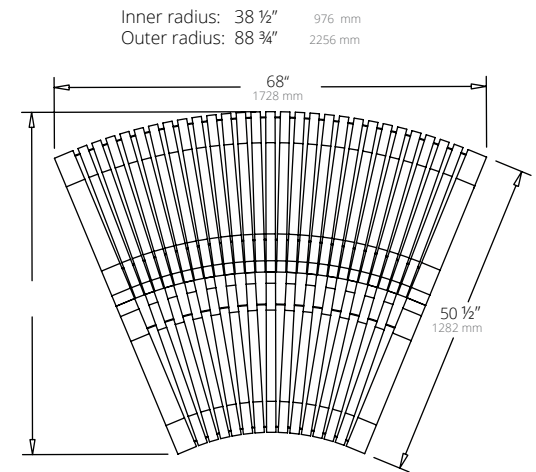

MODULE  
& MEASUREMENTS

NOVA C Bench  
Weight - 53 lbs

NOVA C Bench 45°  
Weight - 53 lbs

NOVA C Back  
Weight - 66 lbs

NOVA C Back 45° Convex  
Weight - 66 lbs

NOVA C Back 45° Concave  
Weight - 66 lbs

NOVA C Double  
Weight - 132 lbs