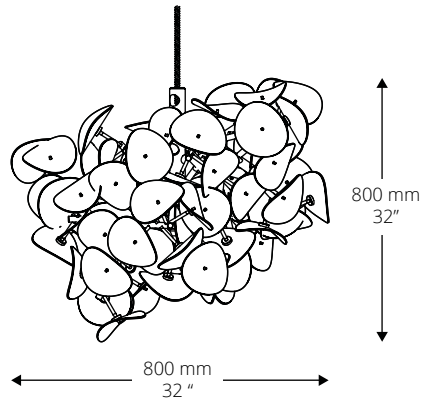

**The tree's base plate** is made of powder coated steel. It comes in a matte black finish, but custom colors are also available.

**The light source** on each lamp is designed with an E27-socket outfitted for a maximum capacity of 25W. A low energy bulb is recommended.