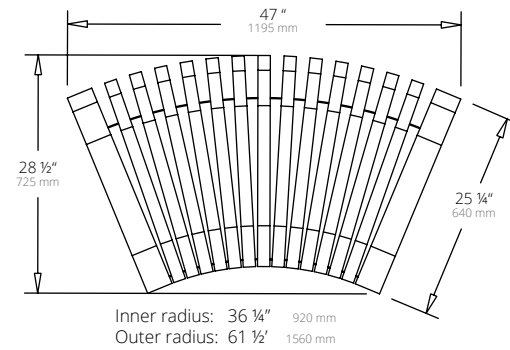

MODULE  
& MEASUREMENTS

NOVA C Bench  
Weight - 53 lbs

NOVA C Bench 45°  
Weight - 53 lbs

NOVA C Back  
Weight - 66 lbs

NOVA C Back 45° Convex  
Weight - 66 lbs

NOVA C Back 45° Concave  
Weight - 66 lbs

NOVA C Double  
Weight - 132 lbs