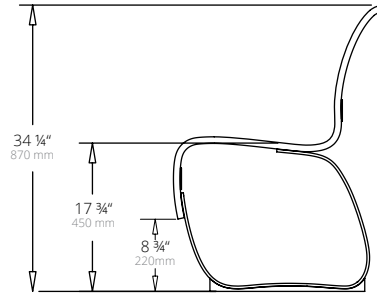

MODULE  
& MEASUREMENTS

NOVA C Bench  
Weight - 53 lbs

NOVA C Bench 45°  
Weight - 53 lbs

NOVA C Back  
Weight - 66 lbs

NOVA C Back 45° Convex  
Weight - 66 lbs

NOVA C Back 45° Concave  
Weight - 66 lbs

NOVA C Double  
Weight - 132 lbs