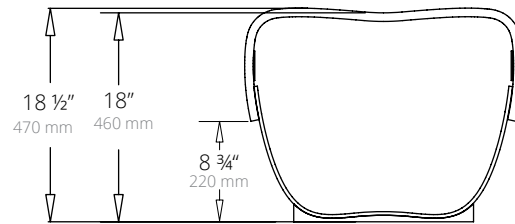

MODULE  
& MEASUREMENTS

NOVA C Bench  
Weight - 53 lbs

NOVA C Bench 45°  
Weight - 53 lbs

NOVA C Back  
Weight - 66 lbs

NOVA C Back 45° Convex  
Weight - 66 lbs

NOVA C Back 45° Concave  
Weight - 66 lbs

NOVA C Double  
Weight - 132 lbs