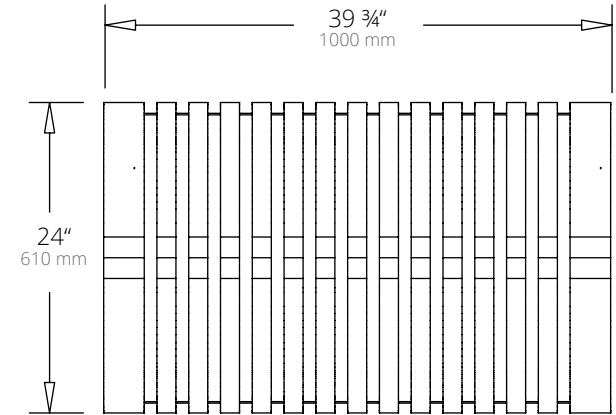

MODULE  
& MEASUREMENTS

NOVA C Bench  
Weight - 53 lbs

NOVA C Bench 45°  
Weight - 53 lbs

NOVA C Back  
Weight - 66 lbs

NOVA C Back 45° Convex  
Weight - 66 lbs

NOVA C Back 45° Concave  
Weight - 66 lbs

NOVA C Double  
Weight - 132 lbs