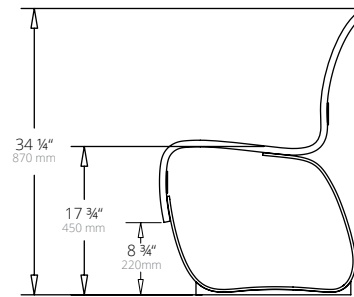

MODULE  
& MEASUREMENTS

NOVA C Bench  
Weight - 53 lbs

NOVA C Bench 45°  
Weight - 53 lbs

NOVA C Back  
Weight - 66 lbs

NOVA C Back 45° Convex  
Weight - 66 lbs

NOVA C Back 45° Concave  
Weight - 66 lbs

NOVA C Double  
Weight - 132 lbs

NOVA C Double 45°  
Weight - 155 lbs