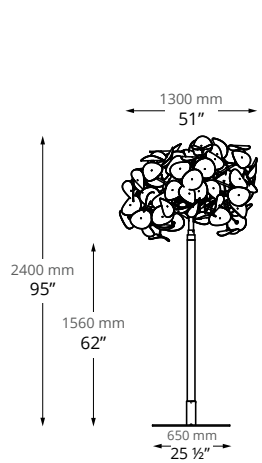

**The tree's base plate** is made of powder coated steel. It comes in a matte black finish, but custom colors are also available.

**The light source** on each lamp is designed with an E27-socket outfitted for a maximum capacity of 25W. A low energy bulb is recommended.

Leaf Lamp 32" Pendant

Leaf Lamp 51" Pendant

Leaf Lamp 51" Tree (8 ft)

Leaf Lamp 51" Tree (10 ft)

Leaf Lamp 90" Tree

Leaf Lamp 120" Tree