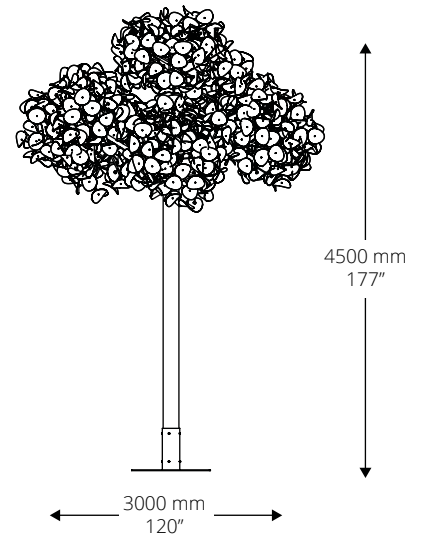

Leaf Lamp 32" Pendant

Leaf Lamp 51" Pendant

Leaf Lamp 51" Tree (8 ft)

Leaf Lamp 51" Tree (10 ft)

Leaf Lamp 90" Tree

Leaf Lamp 120" Tree