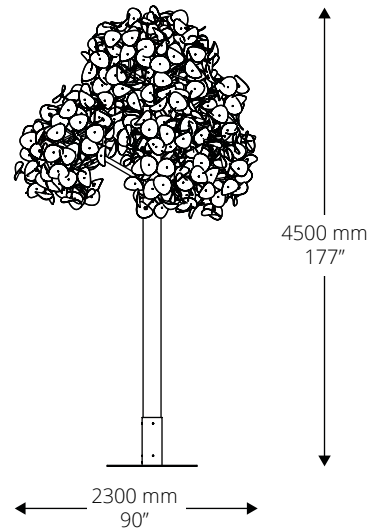

Leaf Lamp 32" Pendant

Leaf Lamp 51" Pendant

Leaf Lamp 51" Tree (8 ft)

Leaf Lamp 51" Tree (10 ft)

Leaf Lamp 90" Tree

Leaf Lamp 120" Tree