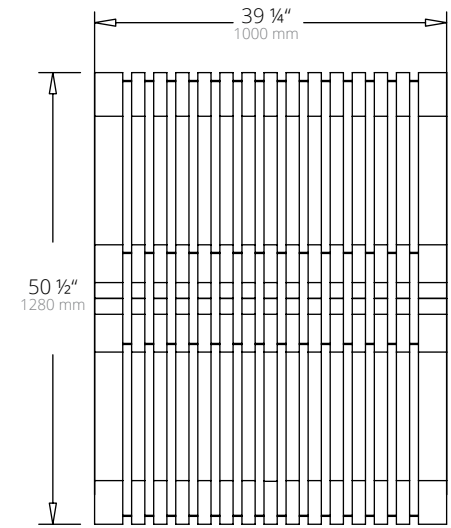

MODULE  
& MEASUREMENTS

NOVA C Bench  
Weight - 53 lbs

NOVA C Bench 45°  
Weight - 53 lbs

NOVA C Back  
Weight - 66 lbs

NOVA C Back 45° Convex  
Weight - 66 lbs

NOVA C Back 45° Concave  
Weight - 66 lbs

NOVA C Double  
Weight - 132 lbs