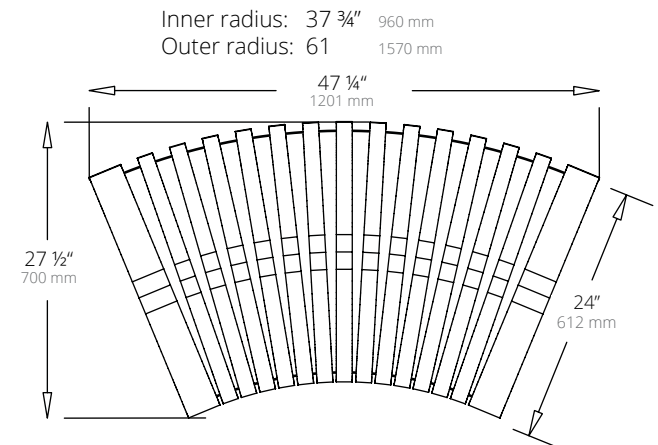

MODULE  
& MEASUREMENTS

NOVA C Bench  
Weight - 53 lbs

NOVA C Bench 45°  
Weight - 53 lbs

NOVA C Back  
Weight - 66 lbs

NOVA C Back 45° Convex  
Weight - 66 lbs

NOVA C Back 45° Concave  
Weight - 66 lbs

NOVA C Double  
Weight - 132 lbs