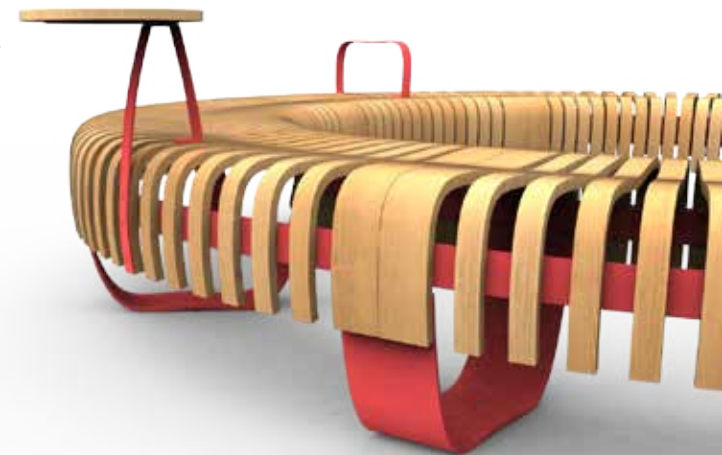

# ENDLESS CONFIGURATION OPTIONS

Nova C modules are simple to connect and disconnect thanks to the robust locking clips located on the underside of each bench. Once two bench modules are ganged to one another, their combined weight eliminates the need for floor bolting.

The bench sections are snapped together and locked with an eccentric lock.

By covering the eccentric lock the bench sections can be easily moved and regrouped.

*DIRECT THE  
FLOW OF TRAFFIC*