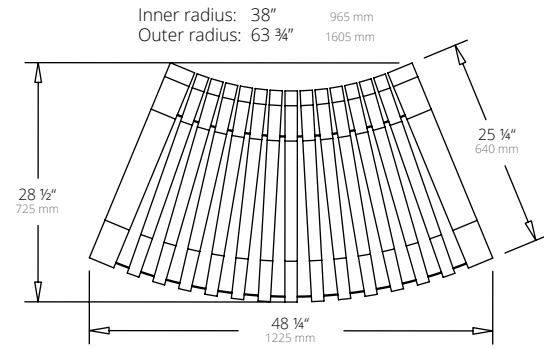

MODULE  
& MEASUREMENTS

NOVA C Bench  
Weight - 53 lbs

NOVA C Bench 45°  
Weight - 53 lbs

NOVA C Back  
Weight - 66 lbs

NOVA C Back 45° Convex  
Weight - 66 lbs

NOVA C Back 45° Concave  
Weight - 66 lbs

NOVA C Double  
Weight - 132 lbs