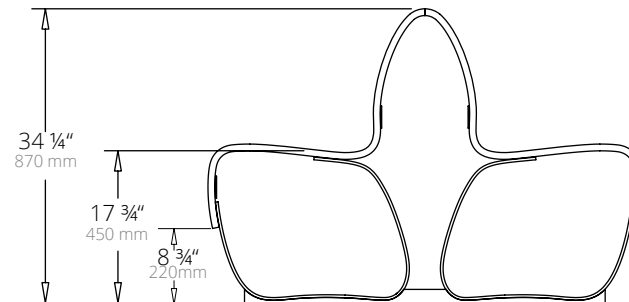

MODULE  
& MEASUREMENTS

NOVA C Bench  
Weight - 53 lbs

NOVA C Bench 45°  
Weight - 53 lbs

NOVA C Back  
Weight - 66 lbs

NOVA C Back 45° Convex  
Weight - 66 lbs

NOVA C Back 45° Concave  
Weight - 66 lbs

NOVA C Double  
Weight - 132 lbs