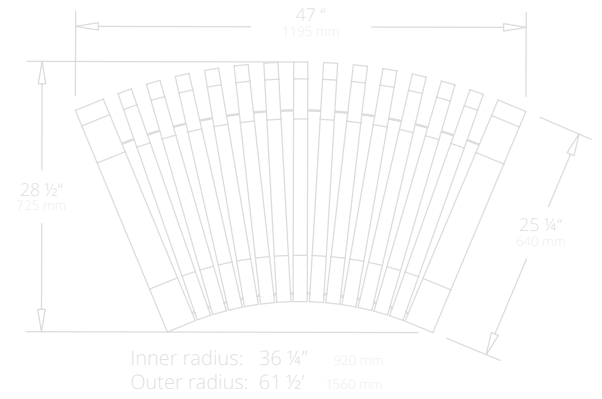

MODULE  
& MEASUREMENTS

NOVA C Bench  
Weight - 53 lbs

NOVA C Bench 45°  
Weight - 53 lbs

NOVA C Back  
Weight - 66 lbs

NOVA C Back 45° Convex  
Weight - 66 lbs

NOVA C Back 45° Concave  
Weight - 66 lbs

NOVA C Double  
Weight - 132 lbs

NOVA C Double 45°  
Weight - 155 lbs