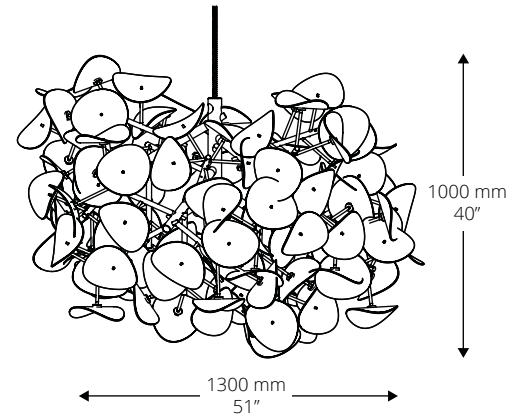

**The tree's base plate** is made of powder coated steel. It comes in a matte black finish, but custom colors are also available.

**The light source** on each lamp is designed with an E27-socket outfitted for a maximum capacity of 25W. A low energy bulb is recommended.

Leaf Lamp 32" Pendant

Leaf Lamp 51" Pendant

Leaf Lamp 51" Tree (8 ft)

Leaf Lamp 51" Tree (10 ft)

Leaf Lamp 90" Tree

Leaf Lamp 120" Tree