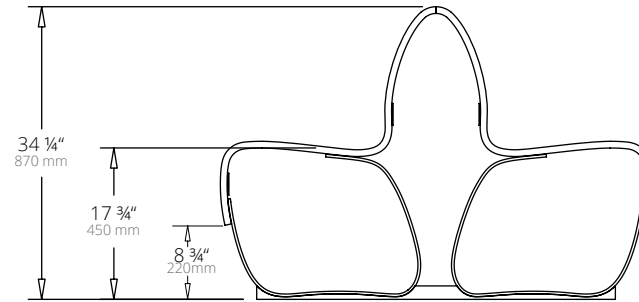

MODULE  
& MEASUREMENTS

NOVA C Bench  
Weight - 53 lbs

NOVA C Bench 45°  
Weight - 53 lbs

NOVA C Back  
Weight - 66 lbs

NOVA C Back 45° Convex  
Weight - 66 lbs

NOVA C Back 45° Concave  
Weight - 66 lbs

NOVA C Double  
Weight - 132 lbs