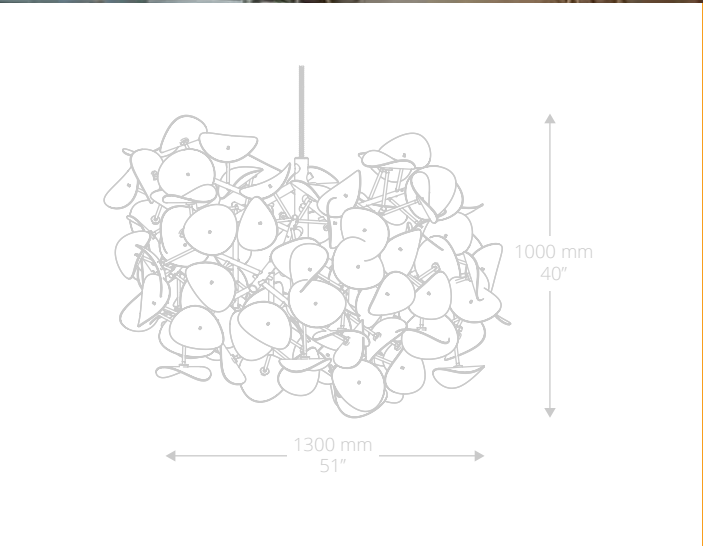

Leaf Lamp 32" Pendant

Leaf Lamp 51" Pendant

Leaf Lamp 51" Tree (8 ft)

Leaf Lamp 51" Tree (10 ft)

Leaf Lamp 90" Tree

Leaf Lamp 120" Tree