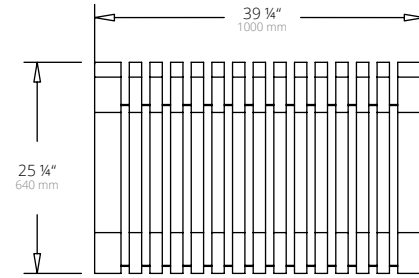

MODULE  
& MEASUREMENTS

NOVA C Bench  
Weight - 53 lbs

NOVA C Bench 45°  
Weight - 53 lbs

NOVA C Back  
Weight - 66 lbs

NOVA C Back 45° Convex  
Weight - 66 lbs

NOVA C Back 45° Concave  
Weight - 66 lbs

NOVA C Double  
Weight - 132 lbs