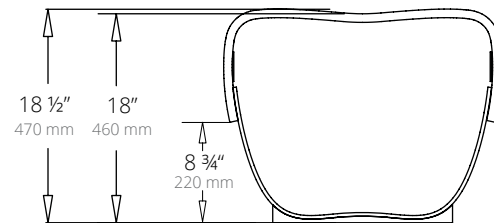

MODULE  
& MEASUREMENTS

NOVA C Bench  
Weight - 53 lbs

NOVA C Bench 45°  
Weight - 53 lbs

NOVA C Back  
Weight - 66 lbs

NOVA C Back 45° Convex  
Weight - 66 lbs

NOVA C Back 45° Concave  
Weight - 66 lbs

NOVA C Double  
Weight - 132 lbs