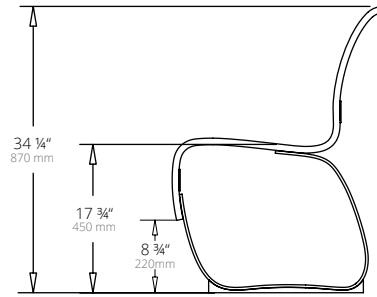

MODULE  
& MEASUREMENTS

NOVA C Bench  
Weight - 53 lbs

NOVA C Bench 45°  
Weight - 53 lbs

NOVA C Back  
Weight - 66 lbs

NOVA C Back 45° Convex  
Weight - 66 lbs

NOVA C Back 45° Concave  
Weight - 66 lbs

NOVA C Double  
Weight - 132 lbs

NOVA C Double 45°  
Weight - 155 lbs