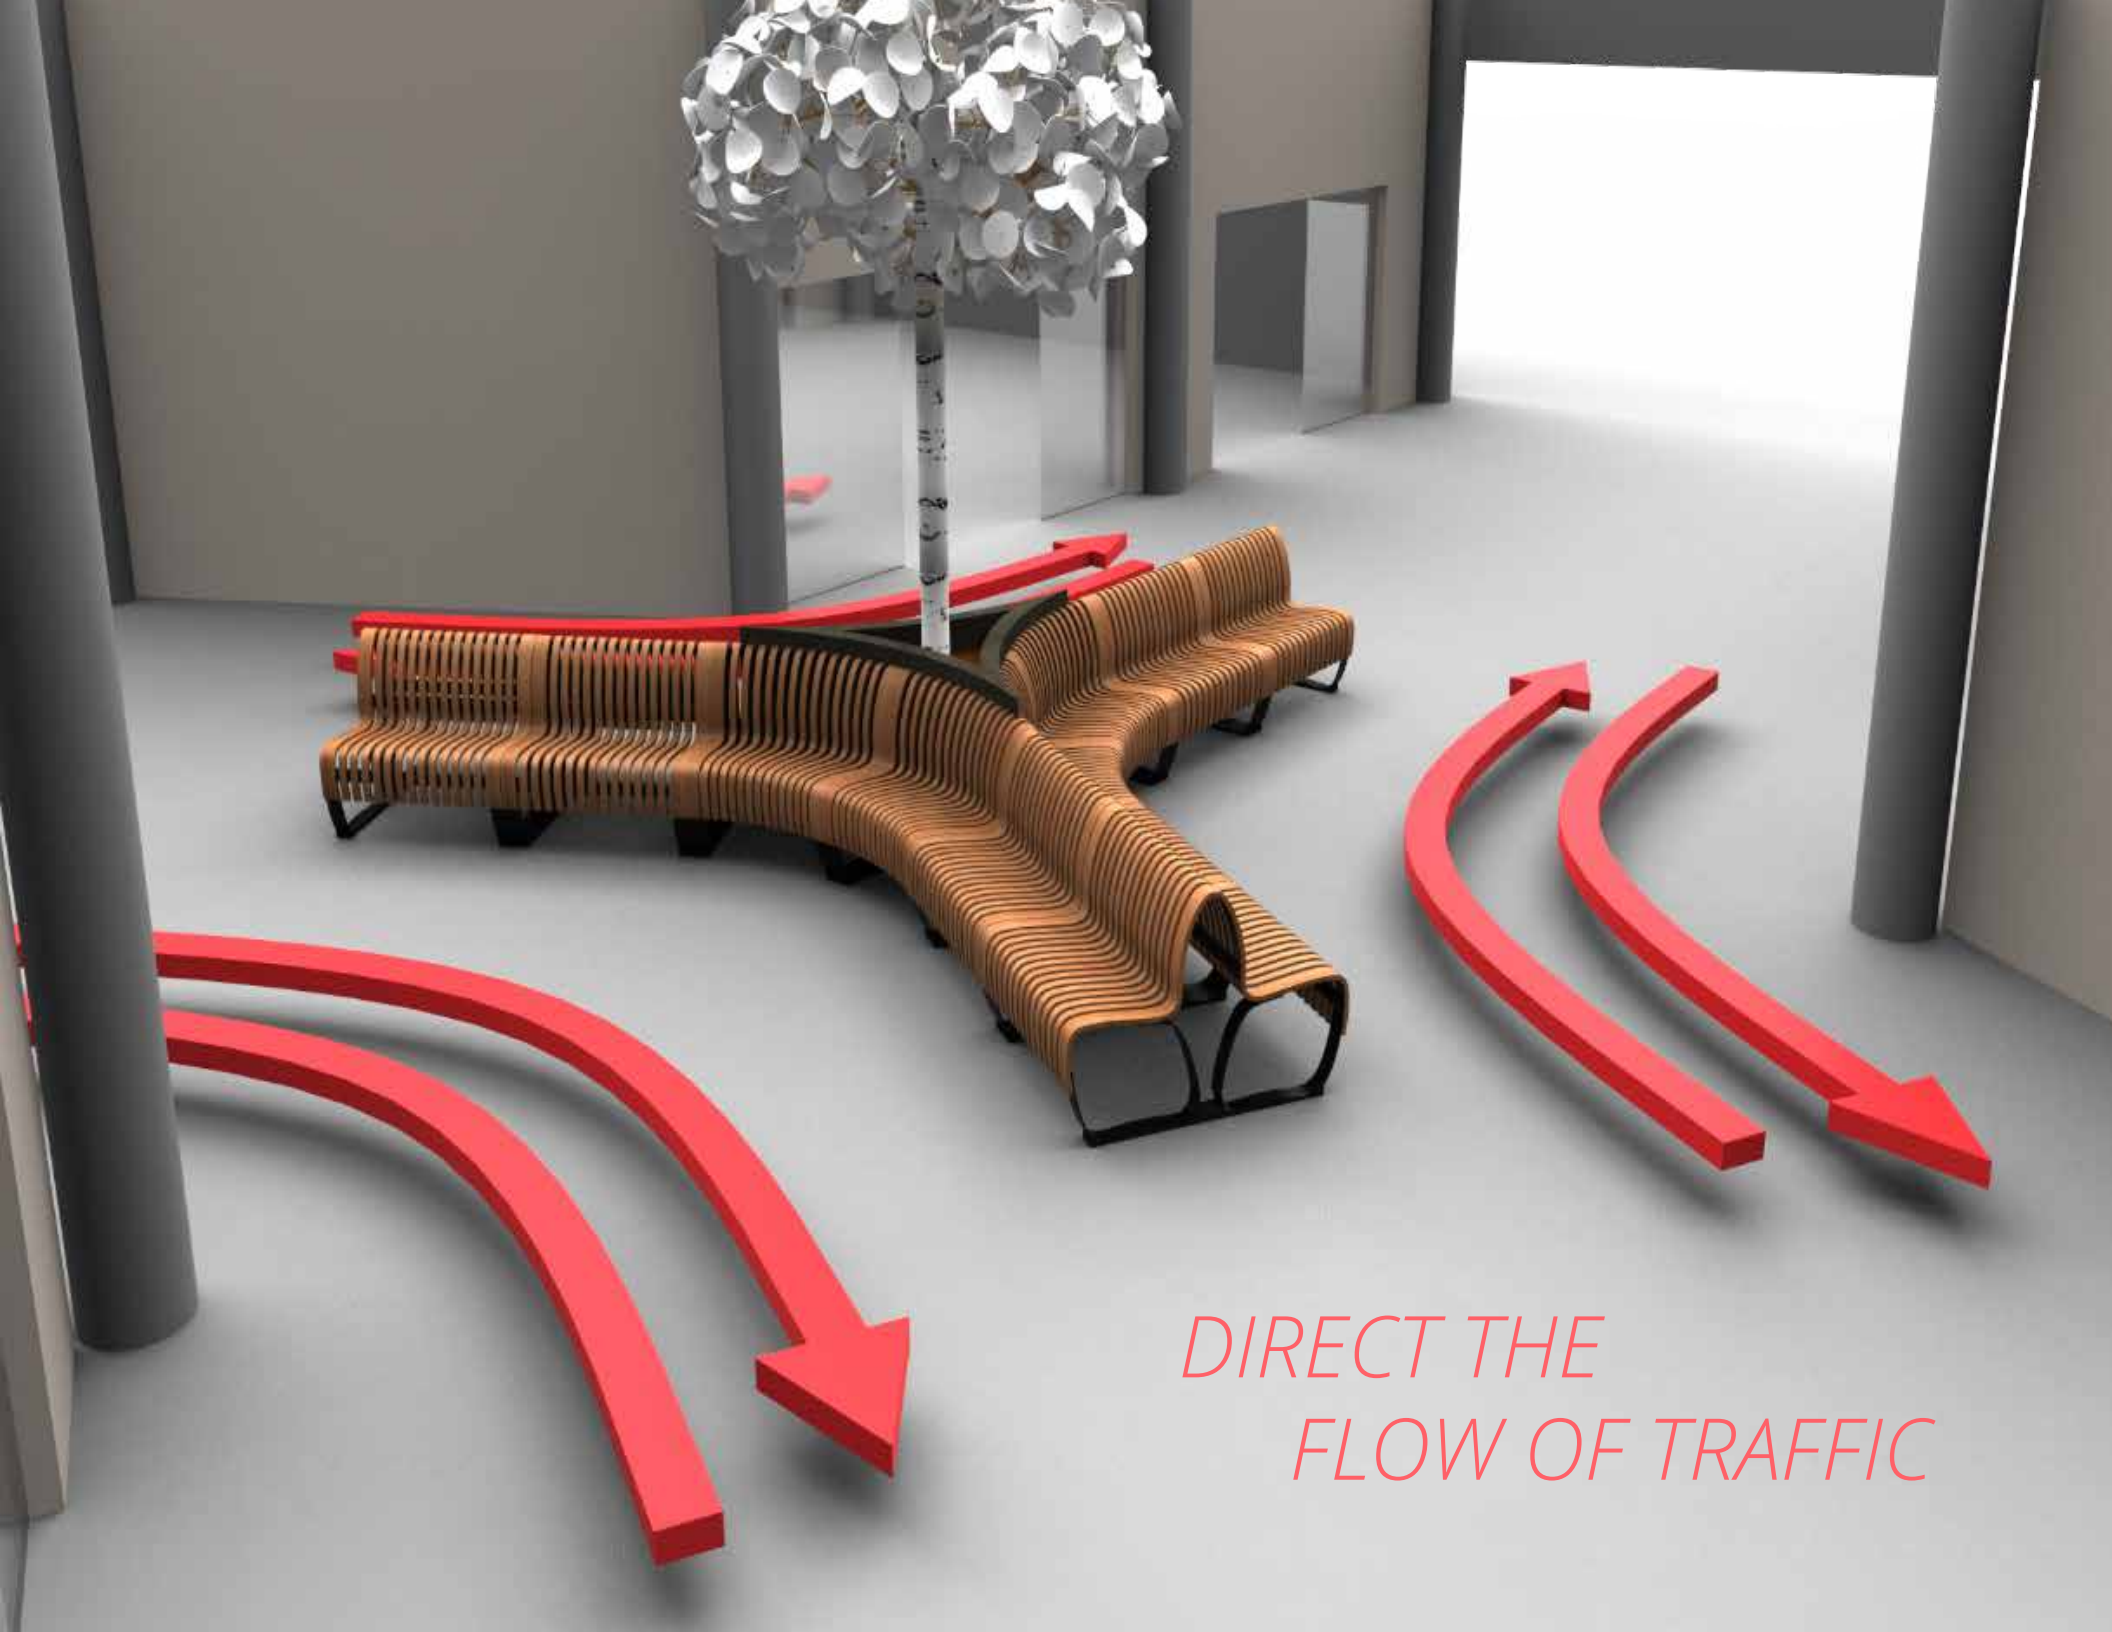

# ENDLESS CONFIGURATION OPTIONS

Nova C modules are simple to connect and disconnect thanks to the robust locking clips located on the underside of each bench. Once two bench modules are ganged to one another, their combined weight eliminates the need for floor bolting.

The bench sections are snapped together and locked with an eccentric lock.

By covering the eccentric lock the bench sections can be easily moved and regrouped.

*DIRECT THE  
FLOW OF TRAFFIC*