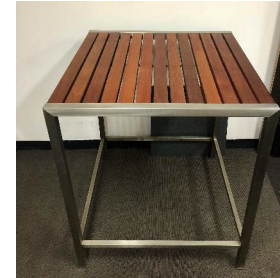

Hospitality Furniture Concepts

Clearance Items

Please contact us for more details

CLEARANCE - TABLES

Picone Outdoor Bar Setting

1 table, 6 stools
Price Was \$4,000 , Now \$1,900
Condition – Ex Showroom

2,000 x 1,000 x 1050 mm

X1 in stock
Showroom pickup

Replique Table

Price Was \$690, Now \$390
Condition – Ex Showroom

1,600 x 800 mm

X1 in stock
Showroom pickup

Forged Communal Table

Price Was \$2,900, Now \$1,450
Condition – Ex Showroom

Reclaimed Messmate
Cast Iron base
2,500 x 8000 mm

X1 in stock
Showroom pickup

Picone Bar

1 table
Price Was \$1,900, Now \$780
Condition – Ex Showroom

Reclaimed Messmate
900 x 900 x 1050 mm

X1 in stock
Showroom pickup

Optix Chair
Grandsoleil
Price Was \$199 , Now \$50
Condition – new

X1 in stock

Diva Armchair
Armet
Price Was \$129, Now \$35
Condition – new

X121 in stock, orange
X86 in stock, green
X22 in stock, white
X39 in stock, red