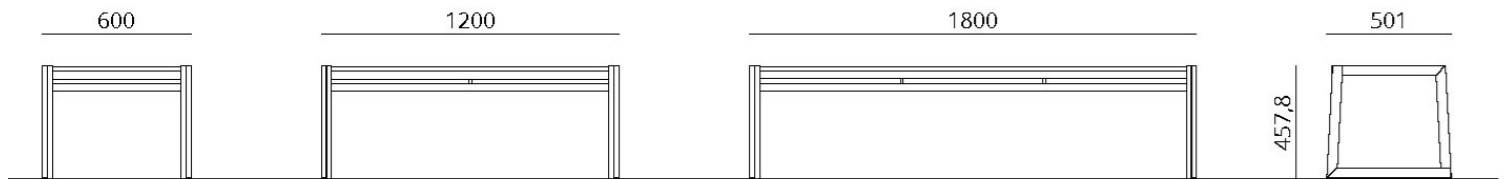

Cortina .026 Bench

Design by DESIGN BASAGLIA + ROTA NODARI

Stackable flat bench with an archetypal taste, with minimal, manageable and functional dimensions, that can be stored easily in a closed space when not in use. It has a strong impact and aesthetic appeal, and is suitable for outdoor public spaces where it represents a secure shared seat thanks to its ground-fixing system. The Cortina.026 bench is available in various sizes (180 and 120 cm) and is completed by an armchair (of 60 cm). A fresh, contemporary setting with a strong appeal even for the flat version. Hot-dip galvanised steel for outdoor use version.

Dimensions

SPECIFICATIONS

Stacking	Yes
Leadtime	12 weeks +
Material	Metal
Arms	No
Linking	No

Hospitality
Furniture
Concepts

Price

Commercial Furniture · Product Data Sheet

More than 500