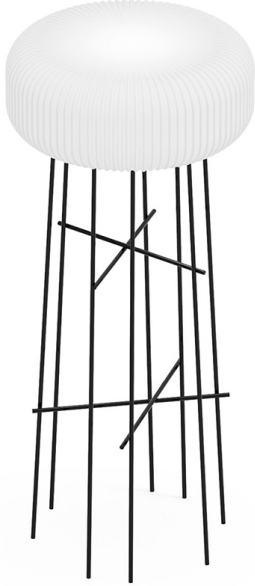

# Elly Lamp 120

---

ELLY embodies the evocative forms of luminous jellyfish: threadlike metal legs like tentacles form the base of sinuous, undulating luminous bodies that evoke the elegance of the marine creature. These polyethylene lamps capture the ethereal and enchanting essence of these marine creatures, bringing their grace and beauty to both private and contract spaces.

## Dimensions

120 cm

54 cm