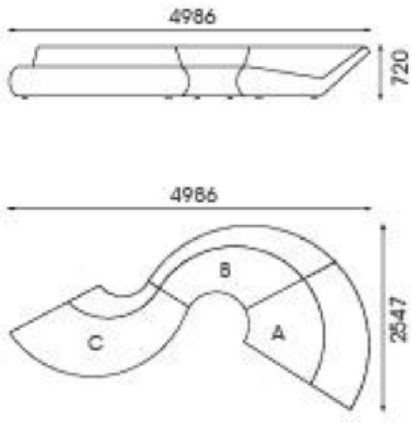

Commercial Furniture Product Data Sheet

A883

A883

0320

SPECIFICATIONS

Leadtime	12 weeks +
Material	Upholstered
Price	More than 500

Hospitality
Furniture
Concepts

Origin