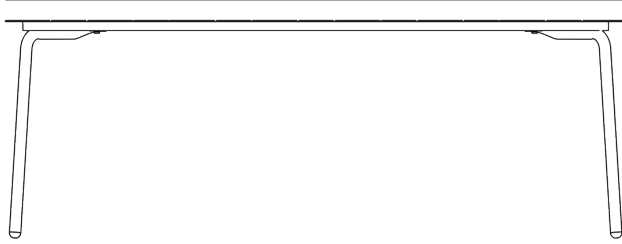

## Agora Table A1909-TL1/2

---

The Agora table in a textured finish provides a great table option for patio or bar areas. Combine with chairs from the Madison, Brighton, Elite or Sprout family to complete the set.

**1810 / 2080mm**  
71.26 / 81.99"

**750mm** | 29.50"

**860 / 1030mm**  
33.85 / 40.55"

**750mm** | 29.50"

**860 / 1030mm**  
33.85 / 40.55"

**1810 / 2080mm**  
71.26 / 81.99"

SPECIFICATIONS

<b>Stacking</b>	No
<b>Leadtime</b>	Stock
<b>Material</b>	Metal
<b>Arms</b>	No
<b>Linking</b>	No
<b>Zaneti Colours</b>	Anthracite, Azure Blue, Chilli Orange, Matte Honey, Matte Red, Matte White, Reseda Green