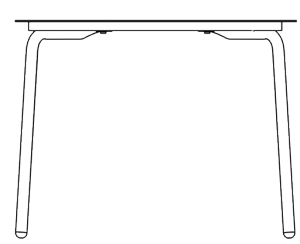

## Agora Table A1909-TL1/2

---

The Agora table in a textured finish provides a great table option for patio or bar areas. Combine with chairs from the Madison, Brighton, Elite or Sprout family to complete the set.

**1810 / 2080mm**  
71.26 / 81.99"

**750mm** | 29.50"

**860 / 1030mm**  
33.85 / 40.55"

**750mm** | 29.50"

**860 / 1030mm**  
33.85 / 40.55"

**1810 / 2080mm**  
71.26 / 81.99"

SPECIFICATIONS

<b>Stacking</b>	No
<b>Leadtime</b>	Stock
<b>Material</b>	Metal
<b>Arms</b>	No
<b>Linking</b>	No
<b>Zaneti Colours</b>	Anthracite, Azure Blue, Chilli Orange, Matte Honey, Matte Red, Matte White, Reseda Green