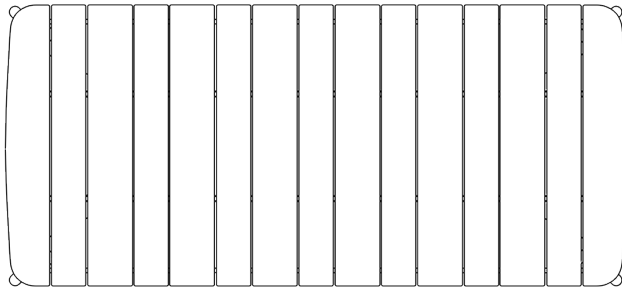

**1810 / 2080mm**  
71.26 / 81.99"

**750mm** | 29.50"

**860 / 1030mm**  
33.85 / 40.55"

**750mm** | 29.50"

**860 / 1030mm**  
33.85 / 40.55"

**1810 / 2080mm**  
71.26 / 81.99"

SPECIFICATIONS

<b>Stacking</b>	No
<b>Leadtime</b>	Stock
<b>Material</b>	Metal
<b>Arms</b>	No
<b>Linking</b>	No
<b>Zaneti Colours</b>	Anthracite, Azure Blue, Chilli Orange, Matte Honey, Matte Red, Matte White, Reseda Green