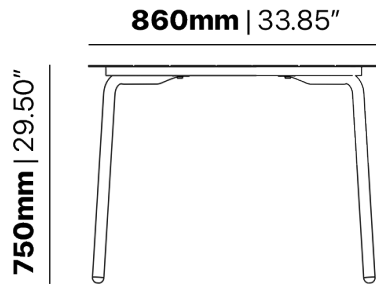

SPECIFICATIONS

Stacking	No
Leadtime	Stock
Material	Metal
Arms	No
Linking	No
Zaneti Colours	Anthracite, Azure Blue, Chilli Orange, Matte Honey, Matte Red, Matte White, Reseda Green