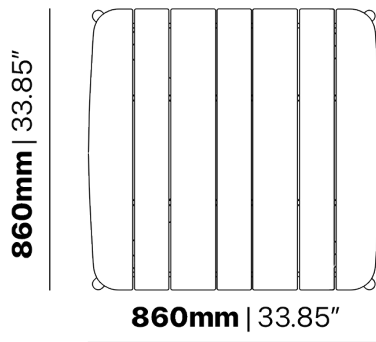

SPECIFICATIONS

Stacking	No
Leadtime	Stock
Material	Metal
Arms	No
Linking	No
Zaneti Colours	Anthracite, Azure Blue, Chilli Orange, Matte Honey, Matte Red, Matte White, Reseda Green