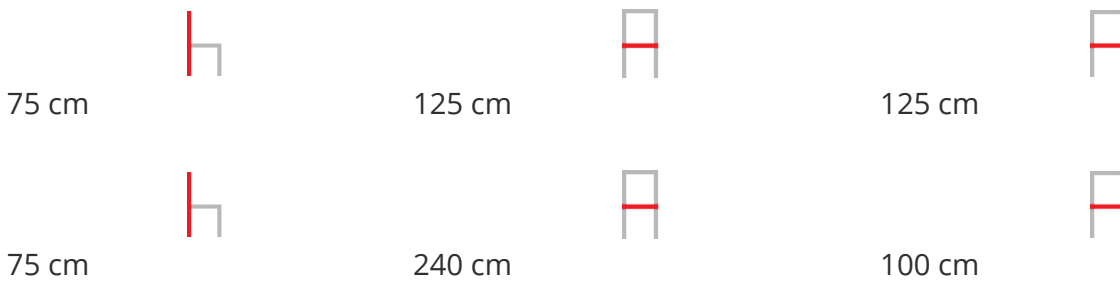

AKY MET

A collection of imposing dining tables with a regular, rounded top and trestle legs reminiscent of workbenches and the archetypal table. Pleasantly minimal in look, they feature calibrated dimensions, striking textures and a manifest solidity. The colour range comes in different finishes: natural ash, bleached ash, cocoa-stained with an open pore finish, and new colour combinations in pastel shades. The top is in ash-veneered MDF, and the frame in solid ash. The collection includes a square, round and rectangular table.

DESCRIPTION:

Fixed table with metal base and ash, marble or glass ceramic top.

Dimensions

SPECIFICATIONS

Traba Colours (Metal)

Antracite, Black, Bordeaux, Bronze Brown, Dark Green, Sage Green, Taupe, White