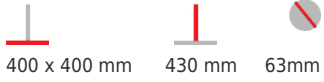

Alice Disc Base - Coffee Height 450

Material: #201 Stainless Steel
Suitability: Internal and Semi-External
Weight: 10kg
Warranty: 1 year
Dimensions

Colours and Finishes
Brushed Satin or Polished

SPECIFICATIONS