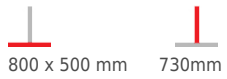

Alice Rectangle Table Base

Powder coating in black color, matt smooth finish With adjustable gliders
Material: #201 Stainless Steel. Brushed Satin
Suitability: Internal and semi-external
Weight: 32kg
Warranty: 1 year
Dimensions

SPECIFICATIONS

Stacking	No
Leadtime	Stock
Material	Metal
Price	Less than 200