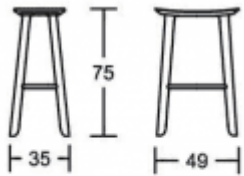

Original and brilliant shapes, an alternative look that fits into all ambiances.

m³: 0,13 kg: 5,0
pc.: 1 -

SPECIFICATIONS

Stacking	No
Leadtime	12 weeks +
Material	Timber
Arms	No

Hospitality
Furniture
Concepts