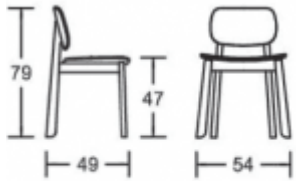

Original and brilliant shapes, an alternative look that fits into all ambiances.

m³: 0,33 kg: 7,0
pcs.: 2 m: 0,30

SPECIFICATIONS

Stacking	No
Leadtime	12 weeks +
Material	Timber
Arms	No
Linking	No

Hospitality
Furniture
Concepts