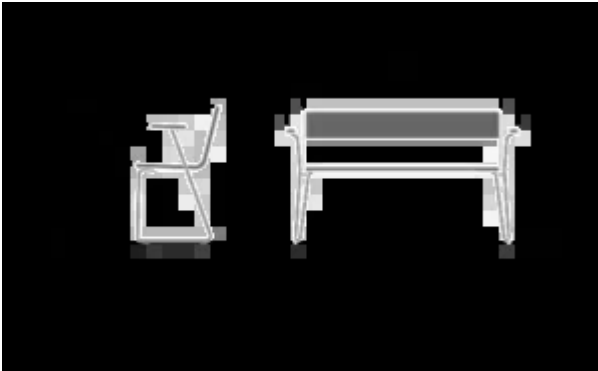

APRIL GO

A compact, versatile seat designed for mobility and ease of placement in public spaces. The April Go Seat uses a simple steel frame with optional timber surfaces, offering a clean Scandinavian aesthetic. Its lightweight structure makes it ideal for flexible layouts and temporary installations.

Dimensions

SPECIFICATIONS

Linking	No
Stacking	No