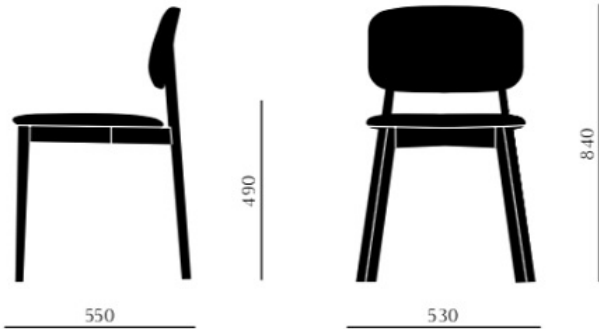

Artemis Chair - Uph

The Artemis chair includes rounded profile legs and soft lines throughout the backrests. The seat and back are available as timber or upholstered, with the option of hand-woven straw seats and cane backrests.

Dimensions

SPECIFICATIONS

Stacking	Yes
Leadtime	Stock
Material	Upholstered

Arms
Commercial Furniture · Product Data Sheet

No

Linking

No

Price