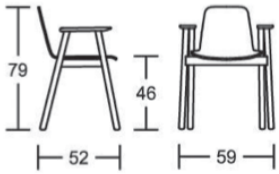

Ave P

Naturally elegant. Austere lines, a Scandinavian feel with an international touch. Chair and armchair are in ash wood, the shell in ash wood multilayer or upholstered.

SPECIFICATIONS

Stacking	No
Leadtime	12 weeks +
Material	Timber
Arms	Yes
Linking	No
Price	More than 500