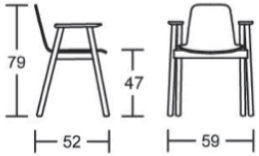

Ave P UP

Naturally elegant. Austere lines, a Scandinavian feel with an international touch. Chair and armchair are in ash wood, the shell in ash wood multilayer or upholstered.

SPECIFICATIONS

Stacking	No
Leadtime	12 weeks +
Material	Upholstered
Arms	Yes
Linking	No
Price	More than 500