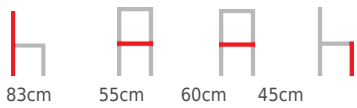

Dimensions

SPECIFICATIONS

Stacking	Yes
Leadtime	12 weeks +
Material	Metal
Arms	No
Linking	No

Hospitality
Furniture
Concepts

Price

Commercial Furniture · Product Data Sheet

200 - 500

Zaneti Colours