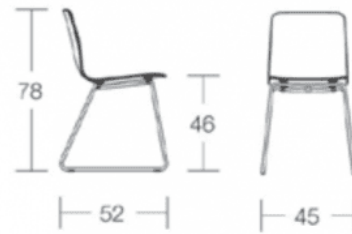

BEBO SL

Modern and fresh lines, clean and simple details for a design that is functional and durable. A wide choice of frames and covers of the shell. A complete collection that adapts to multiple uses.

Dimensions

ADDITIONAL INFORMATION

Stacking	No
Leadtime	12 weeks +
Material	Upholstered
Arms	No
Linking	No
Price	More than 500

Brand Content

Modern and fresh lines, clean and simple details for a design that is functional and durable. A wide choice of frames and covers of the shell. A complete collection that adapts to multiple uses.

Dimensions

BRAND

Softline