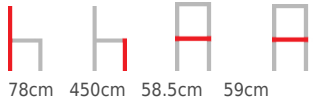

Dimensions

78cm 450cm 58.5cm 59cm

SPECIFICATIONS

Arms	Yes
Leadtime	14 weeks +
Linking	No
Price	200 - 500
Stacking	No