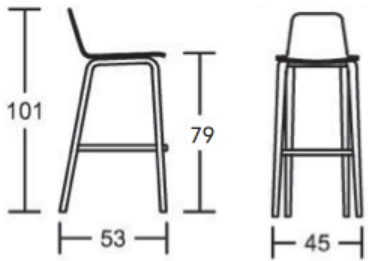

## BLUES F 78 UP

---

Surprisingly clear lines define this collection that is fit for various locations. Soft colours or the beauty of wood, bases in wood or metal, versatile and functional. Seatings in wood or upholstered.

### Dimensions