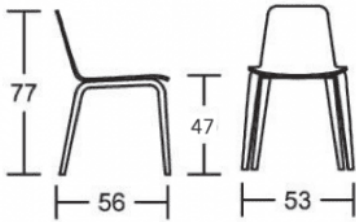

Dimensions

SPECIFICATIONS

Stacking	No
Leadtime	12 weeks +
Material	Upholstered
Arms	No
Linking	No
Price	More than 500