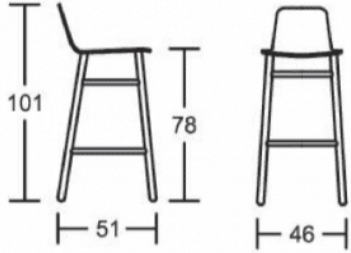

Surprisingly clear lines define this collection that is fit for various locations. Soft colours or the beauty of wood, bases in wood or metal, versatile and functional. Seatings in wood or upholstered.

Dimensions

BRAND

Softline