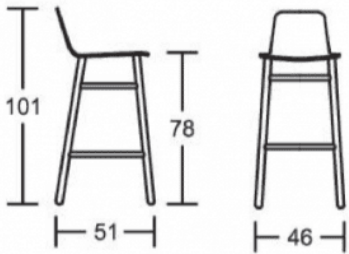

Dimensions

SPECIFICATIONS

Stacking	No
Leadtime	12 weeks +
Material	Timber
Arms	No
Linking	No
Price	More than 500