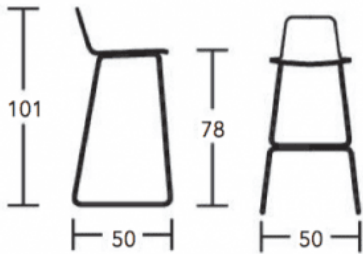

BLUES SL 78

Surprisingly clear lines define this collection that is fit for various locations. Soft colours or the beauty of wood, bases in wood or metal, versatile and functional. Seatings in wood or upholstered.

Dimensions

SPECIFICATIONS

Stacking	No
Leadtime	12 weeks +
Material	Timber
Arms	No
Linking	No
Price	More than 500