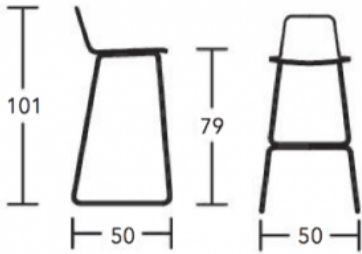

## BLUES SL 78 UP

---

Surprisingly clear lines define this collection that is fit for various locations. Soft colours or the beauty of wood, bases in wood or metal, versatile and functional. Seatings in wood or upholstered.

### Dimensions