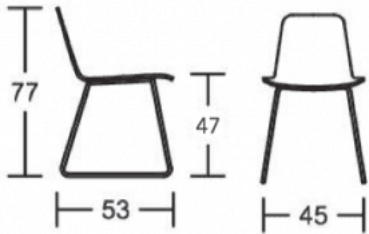

Dimensions

SPECIFICATIONS

Stacking	No
Leadtime	12 weeks +
Material	Upholstered
Arms	No
Linking	No
Price	More than 500