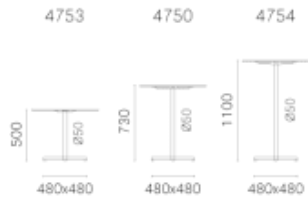

BOLD 4750

Linearity and minimalism together with an immediate graphic touch, these are the key elements that define Bold table collection. Table with X-shaped sand-blasted cast-iron base and steel tube column, available with tops of different sizes and finishes.

- Ø600 (Only for 4754)
- Ø700 (Only for 4753)
- Ø850 (Only for 4750)

- 600x600 (Only for 4754)
- 700x700 (Only for 4750, 4753)

SPECIFICATIONS

Stacking	No
Leadtime	12 weeks +

Material

Commercial Furniture · Product Data Sheet