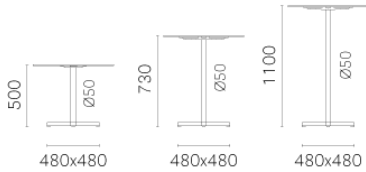

BOLD 4754

Bold table base, cast-iron base 480x480 mm, tube column Ø50 mm. Powder coated in the following colours: white, black, silver, natural grey, brown or ivory. Height 1100 mm. Top max 600x600 or D600

4753 4750 4754

-  Ø600
(Only for 4754)
-  Ø700
(Only for 4753)
-  Ø850
(Only for 4750)
-  600x600
(Only for 4754)
-  700x700
(Only for 4750, 4753)

[View Pedrali Legend Finishes >](#)

SPECIFICATIONS

Commercial Furniture · Product Data Sheet