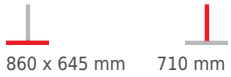

Bologna Twin Table Base

Material: Cast Aluminum
Suitability: Indoor and Semi-Outdoor
Weight: 10kg
Warranty: 1 year
Dimensions

Colours and Finishes

Black

SPECIFICATIONS

Stacking	No
Leadtime	Stock
Material	Metal
Price	Less than 200