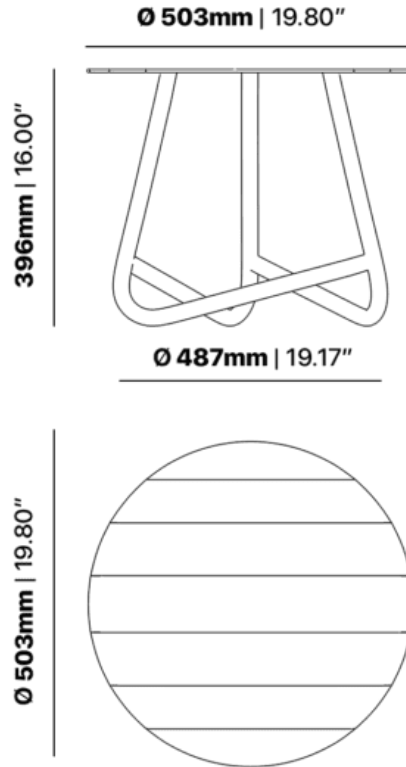

BRAND

Zaneti

The latest on offer from Australian design studio, Zaneti. The brand specialised in designing chairs, tables, bases and bespoke pieces. They are specifically known for their work with aluminium outdoor furniture. Zaneti chairs and bases inject style and personality into any room. Made from an assortment of materials including quality wood, steel and aluminium they're the perfect pieces to freshen up an interior.

ZANETI

ZANETI