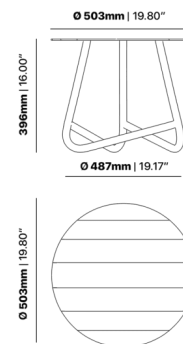

The Brighton range encapsulates the true essence of the outside, combining alluringly sweet lines and unassuming curves with a raw, natural textured finish.

A complete range of chairs, armchairs, stools, tables and lounge chairs, the Brighton's lightweight, aluminium and ergonomic design work in harmony to bring comfort and style to the outdoors.