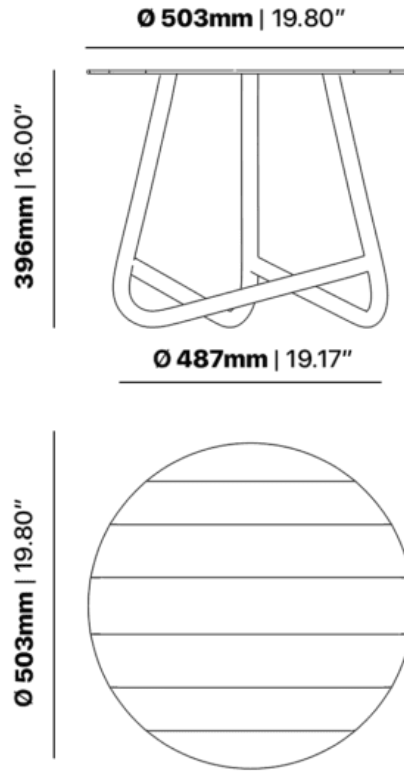

SPECIFICATIONS

Stacking	No
Leadtime	Stock
Material	Metal
Arms	No
Linking	No
Price	200 – 500
Zaneti Colours	Anthracite, Azure Blue, Chilli Orange, Matte Honey, Matte Red, Matte White, Reseda Green