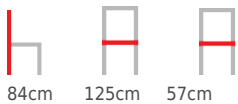

Details

2 seater arm chair

Waterfall seat

Dimensions

Catalogue

[Download now >](#)

SPECIFICATIONS

Stacking