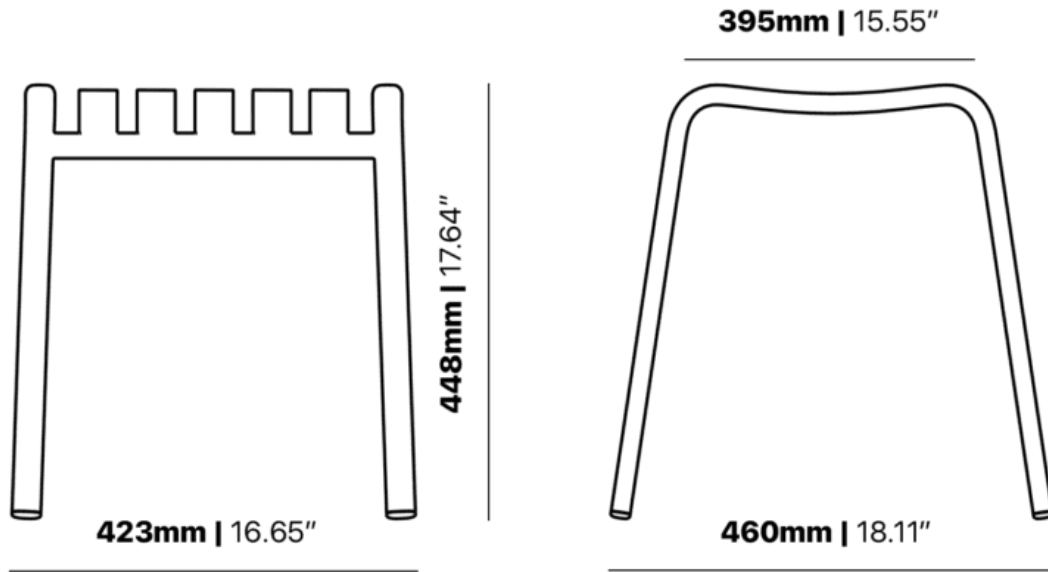

Details

Stool

Concave waterfall seat

Dimensions

Catalogue
[Download now >](#)

SPECIFICATIONS

Stacking	Yes
Leadtime	Stock
Material	Metal
Arms	No
Linking	No
Price	Less than 200
Zaneti Colours	Anthracite, Azure Blue, Chilli Orange, Matte Honey, Matte Red, Matte White, Reseda Green