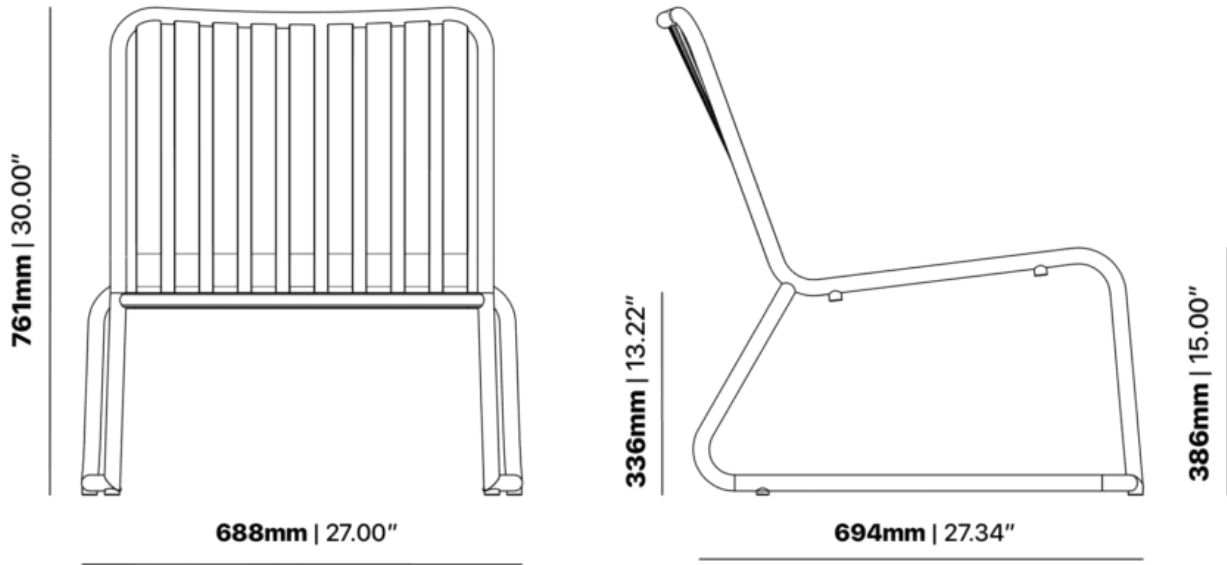

SPECIFICATIONS

Stacking	Yes
Leadtime	Stock
Material	Metal
Arms	No
Linking	No
Price	200 - 500
Zaneti Colours	Anthracite, Azure Blue, Chilli Orange, Matte Honey, Matte Red, Matte White, Reseda Green