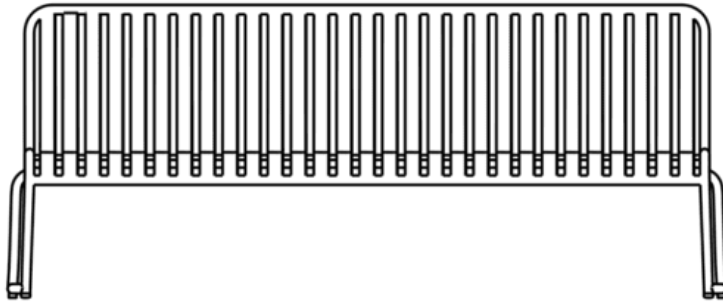

Brighton B5018-S3

The Brighton lounge in a textured finish provides a great seating option for your patio or bar area.

These lounge chairs have some great features such as:

- Commercial quality Construction.
- All aluminium powder coated frames will never rust.

The lightweight frame has clean, minimalistic design that expresses an at once both reassuring and innovative concept.

The Brighton range encapsulates the true essence of the outside, combining alluringly sweet lines and unassuming curves with a raw, natural textured finish.

A complete range of chairs, armchairs, stools, tables and lounge chairs, the Brighton's lightweight, aluminium and ergonomic design work in harmony to bring comfort and style to the outdoors.

Material

Aluminium

Details

3 seater lounge chair (sled)

Waterfall seat

Dimension

1875mm | 73.80"

765mm | 30.11"

728mm | 28.66"

377mm | 14.83"