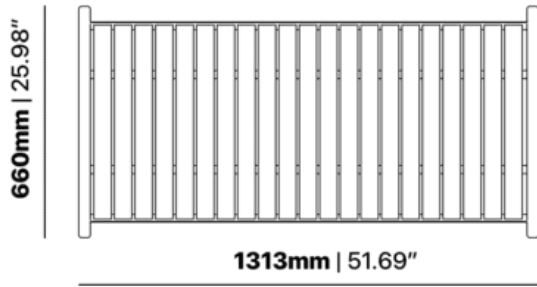

SPECIFICATIONS

Arms	No
Leadtime	Stock
Linking	No
Material	Metal
Price	More than 500
Stacking	No
Zaneti Colours	Anthracite, Azure Blue, Chilli Orange, Matte Honey, Matte Red, Matte White, Reseda Green