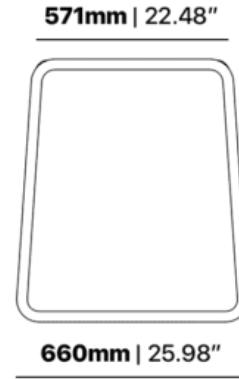

SPECIFICATIONS

Arms	No
Leadtime	Stock
Linking	No
Material	Metal
Price	More than 500
Stacking	No
Zaneti Colours	Anthracite, Azure Blue, Chilli Orange, Matte Honey, Matte Red, Matte White, Reseda Green