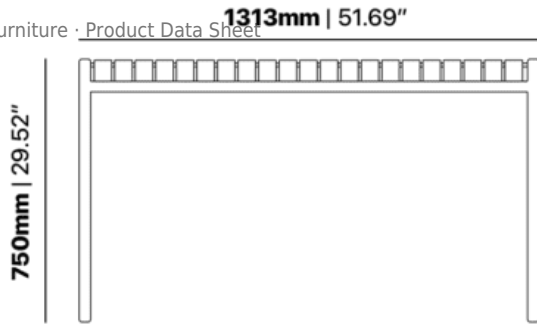

SPECIFICATIONS

Arms	No
Leadtime	Stock
Linking	No
Material	Metal
Price	More than 500
Stacking	No
Zaneti Colours	Anthracite, Azure Blue, Chilli Orange, Matte Honey, Matte Red, Matte White, Reseda Green