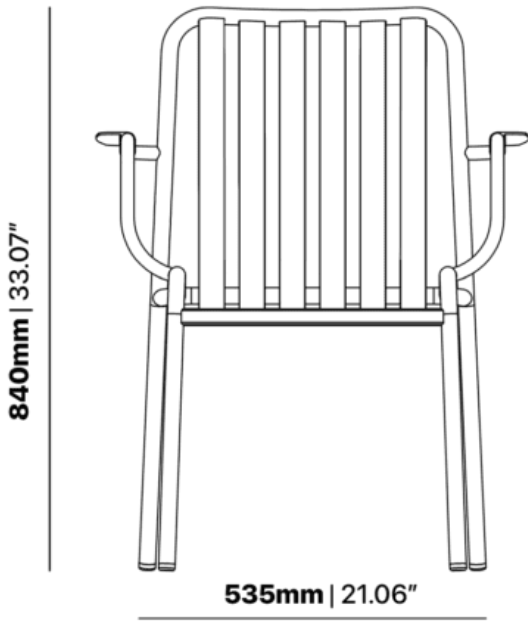

SPECIFICATIONS

Stacking	Yes
Leadtime	Stock
Material	Metal
Arms	Yes
Linking	No
Price	200 – 500
Zaneti Colours	Anthracite, Azure Blue, Chilli Orange, Matte Honey, Matte Red, Matte White, Reseda Green