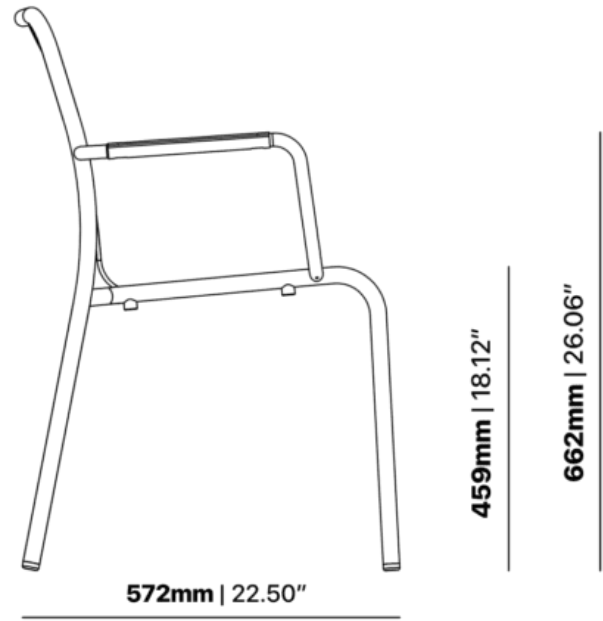

## Brighton B6413-D1

---

The Brighton Chair in textured finish provides a great seating option for your patio or bar area.

These chairs have some great features such as:

- Commercial quality Construction.
- All aluminium powder coated frames will never rust.

The lightweight frame has clean, minimalist design that expresses an at once both reassuring and innovative concept.

The Brighton range encapsulates the true essence of the outside, combining alluringly sweet lines and unassuming curves with a raw, natural textured finish. A complete range of chairs, armchairs, stools, tables and lounge chairs, the Brighton's lightweight, aluminium and ergonomic design work in harmony to bring comfort and style to the outdoors.

SPECIFICATIONS

<b>Stacking</b>	Yes
<b>Leadtime</b>	Stock
<b>Material</b>	Metal
<b>Arms</b>	Yes
<b>Linking</b>	No
<b>Price</b>	200 – 500
<b>Zaneti Colours</b>	Anthracite, Azure Blue, Chilli Orange, Matte Honey, Matte Red, Matte White, Reseda Green