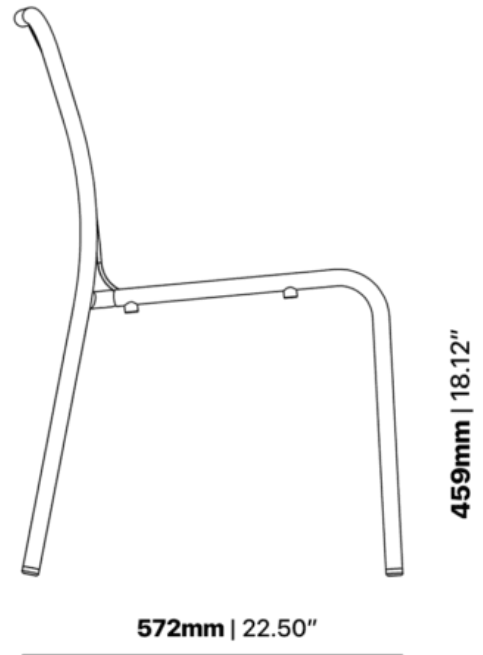

## Brighton B6413-DW

---

The Brighton Chair in textured finish provides a great seating option for your patio or bar area.

These chairs have some great features such as:

- Commercial quality Construction.
- All aluminium powder coated frames will never rust.

SPECIFICATIONS

<b>Stacking</b>	Yes
<b>Leadtime</b>	Stock
<b>Material</b>	Metal
<b>Arms</b>	No
<b>Linking</b>	No
<b>Price</b>	200 – 500
<b>Zaneti Colours</b>	Anthracite, Azure Blue, Chilli Orange, Matte Honey, Matte Red, Matte White, Reseda Green