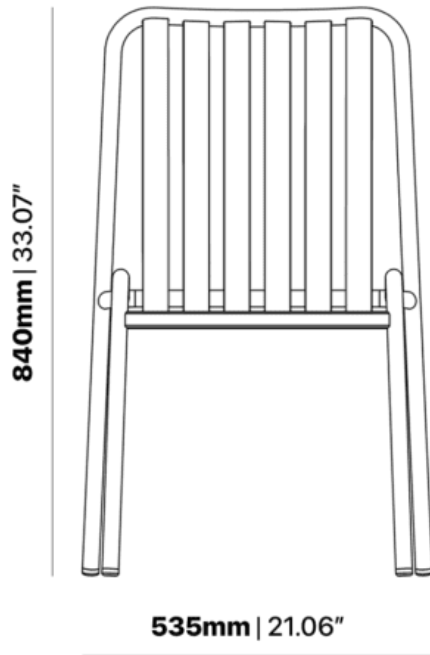

## Brighton B6413-DW

---

The Brighton Chair in textured finish provides a great seating option for your patio or bar area.

These chairs have some great features such as:

- Commercial quality Construction.
- All aluminium powder coated frames will never rust.

SPECIFICATIONS

<b>Stacking</b>	Yes
<b>Leadtime</b>	Stock
<b>Material</b>	Metal
<b>Arms</b>	No
<b>Linking</b>	No
<b>Price</b>	200 – 500
<b>Zaneti Colours</b>	Anthracite, Azure Blue, Chilli Orange, Matte Honey, Matte Red, Matte White, Reseda Green