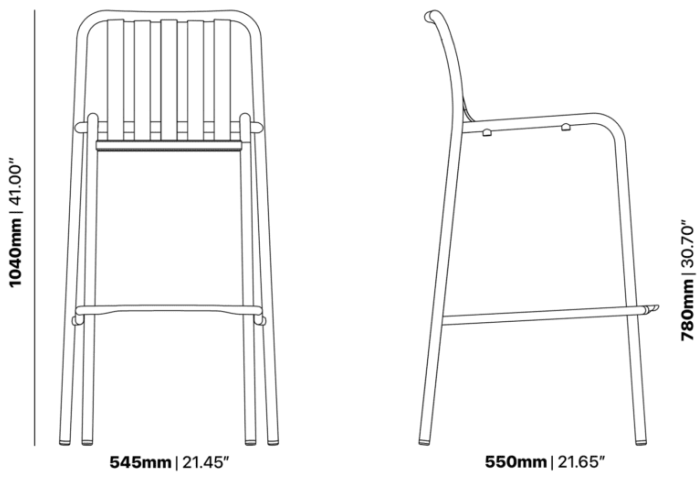

The Brighton Stool in textured finish provides a great seating option for your patio or bar area.

These chairs have some great features such as:

- Commercial quality Construction.
- All aluminium powder coated frames will never rust.

The lightweight frame has clean, minimalist design that expresses an at once both reassuring and innovative concept.

The Brighton range encapsulates the true essence of the outside, combining alluringly sweet lines and unassuming curves with a raw, natural textured finish. A complete range of chairs, armchairs, stools, tables and lounge chairs, the Brighton's lightweight, aluminium and ergonomic design work in harmony to bring comfort and style to the outdoors.

Material
Aluminium