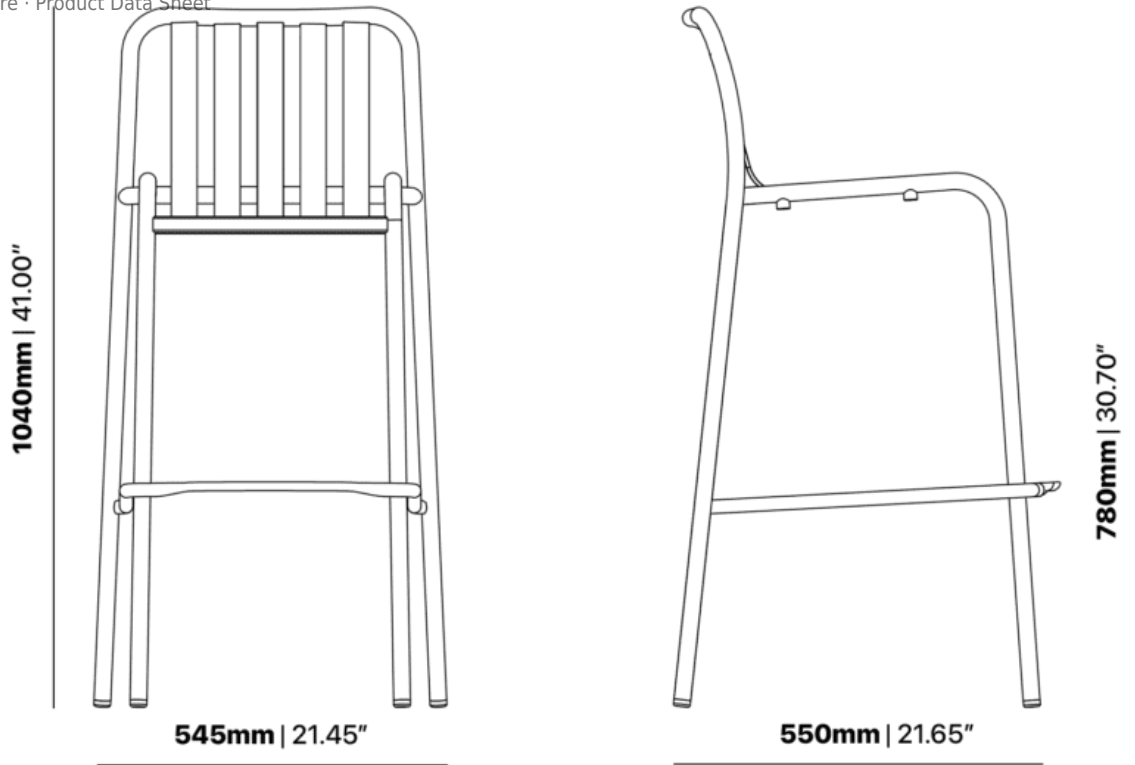

Brighton B6413-GB

The Brighton Stool in textured finish provides a great seating option for your patio or bar area.

These stools have some great features such as:

- Commercial quality Construction.
- All aluminium powder coated frames will never rust.

The lightweight frame has clean, minimalist design that expresses an at once both reassuring and innovative concept.

The Brighton range encapsulates the true essence of the outside, combining alluringly sweet lines and unassuming curves with a raw, natural textured finish. A complete range of chairs, armchairs, stools, tables and lounge chairs, the Brighton's lightweight, aluminium and ergonomic design work in harmony to bring comfort and style to the outdoors.

Commercial Furniture · Product Data Sheet

SPECIFICATIONS

Stacking	Yes
Leadtime	Stock
Material	Metal
Arms	No
Linking	No
Price	200 - 500
Zaneti Colours	Anthracite, Azure Blue, Chilli Orange, Matte Honey, Matte Red, Matte White, Reseda Green