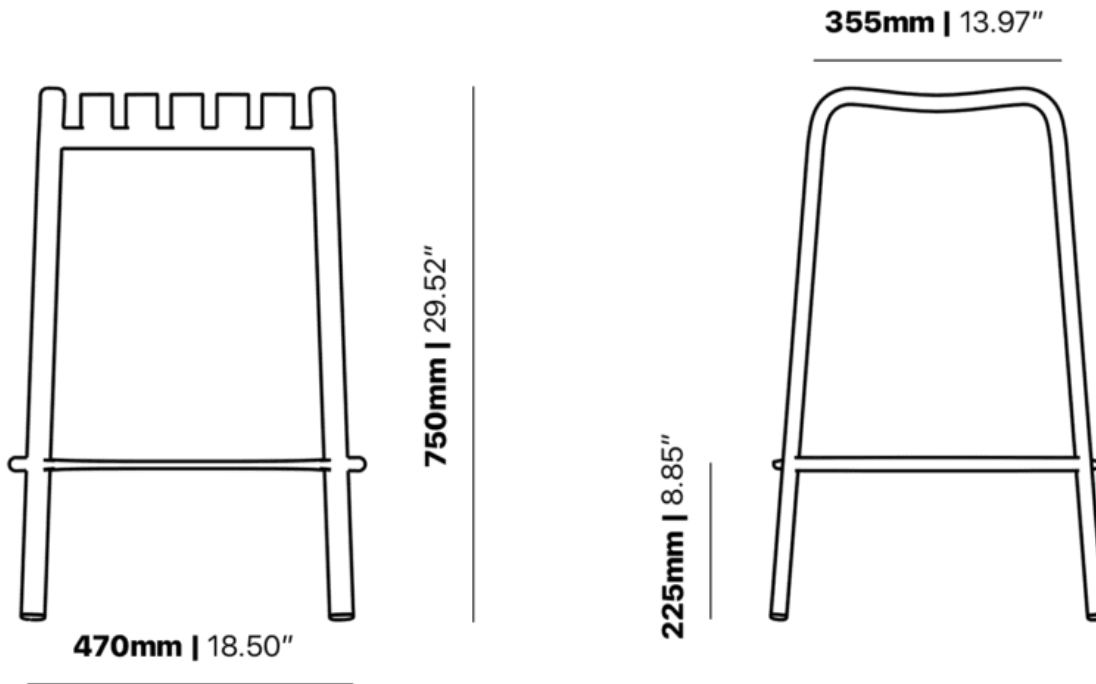

## Brighton B6413-JA

---

The Brighton Stool in textured finish provides a great seating option for your patio or bar area.

These stools have some great features such as:

- Commercial quality Construction.
- All aluminium powder coated frames will never rust.

Material

Aluminium

Dimensions

SPECIFICATIONS

<b>Stacking</b>	Yes
<b>Leadtime</b>	Stock
<b>Material</b>	Metal
<b>Arms</b>	No
<b>Linking</b>	No
<b>Price</b>	200 – 500
<b>Zaneti Colours</b>	Anthracite, Azure Blue, Chilli Orange, Matte Honey, Matte Red, Matte White, Reseda Green