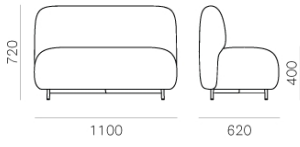

BUDDY 214S

Product Summary

Buddy collection has been enriched with new elements that enhance its versatile, functional nature. The generous backrests, combined with softly upholstered poufs, create a family of soft modular seatings, that reflect the friendly spirit of the collection. Steel frame and tubular steel leg Ø20mm. Height 400 mm. A turning tablet can also be added to the configuration.