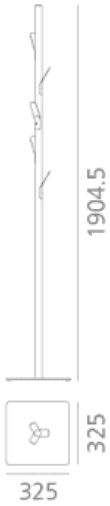

Commercial Furniture Product Data Sheet

BURACO

Coat stand with metallic hangers that evoke the branches of a tree. Available in several finishes.

BRANCH

Units: mm

SPECIFICATIONS

Leadtime

12 weeks +