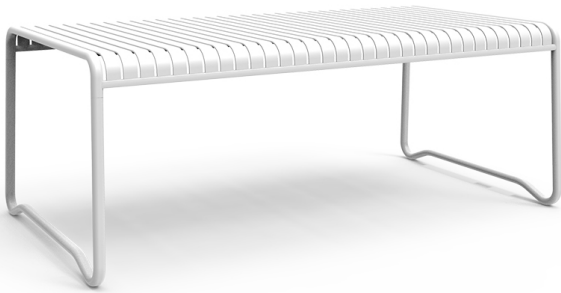

#### CASCADE TABLE C5030-TL

The Cascade dining table in a textured finish provides a great seating option for your patio or bar area. Combine with stools from the Brighton family to complete the set.

These dining tables have some great features such as:

The Cascade is marked by its flowing, waterfall sides.

Material  
Aluminium

Details  
Dining table  
Waterfall sides

Dimensions (T5030-TL)

75cm    204cm    108cm

Dimensions (T5031-TL)

75cm    169cm    98cm

Catalogue  
Download now >