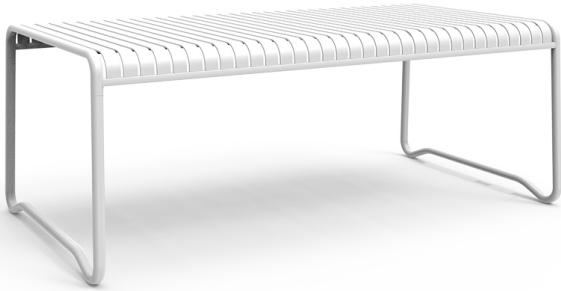

CASCADE TABLE C5030-TL

The Cascade dining table in a textured finish provides a great seating option for your patio or bar area. Combine with stools from the Brighton family to complete the set.

These dining tables have some great features such as:

The Cascade is marked by its flowing, waterfall sides.

Material
Aluminium

Details
Dining table
Waterfall sides

Dimensions (T5030-TL)

75cm 204cm 108cm

Dimensions (T5031-TL)

75cm 169cm 98cm

Catalogue
Download now >