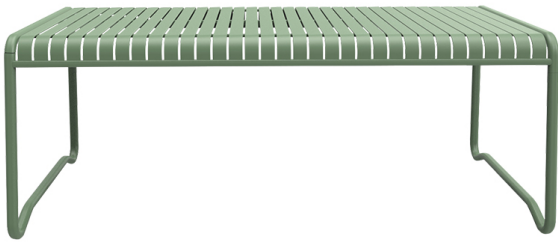

Cascade Table T1315-TL

The Cascade table in textured finish provides a great seating option for your patio or bar area. Pair with Brighton-family chairs or stools for excellent combinations. The lightweight frame has clean, minimalistic design that expresses an at once both reassuring and innovative concept.

Material
Aluminium

Dimensions

75cm

204cm

198cm

SPECIFICATIONS

Stacking	No
Leadtime	Stock
Material	Metal
Arms	No
Linking	No
Price	More than 500
Zaneti Colours	Anthracite, Azure Blue, Chilli Orange, Matte Honey, Matte Red, Matte White, Reseda Green