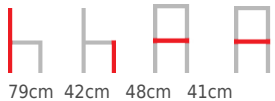

Chelsea

Soft linen fabric upholstery, wide comfortable seat, sturdy iron legs, quality fixings and designed with neutral hues

Suitability: Internal

Warranty: 1 year

Dimensions

SPECIFICATIONS

Stacking	No
Leadtime	12 weeks +
Material	Plastic
Arms	No
Linking	No
Price	Less than 200