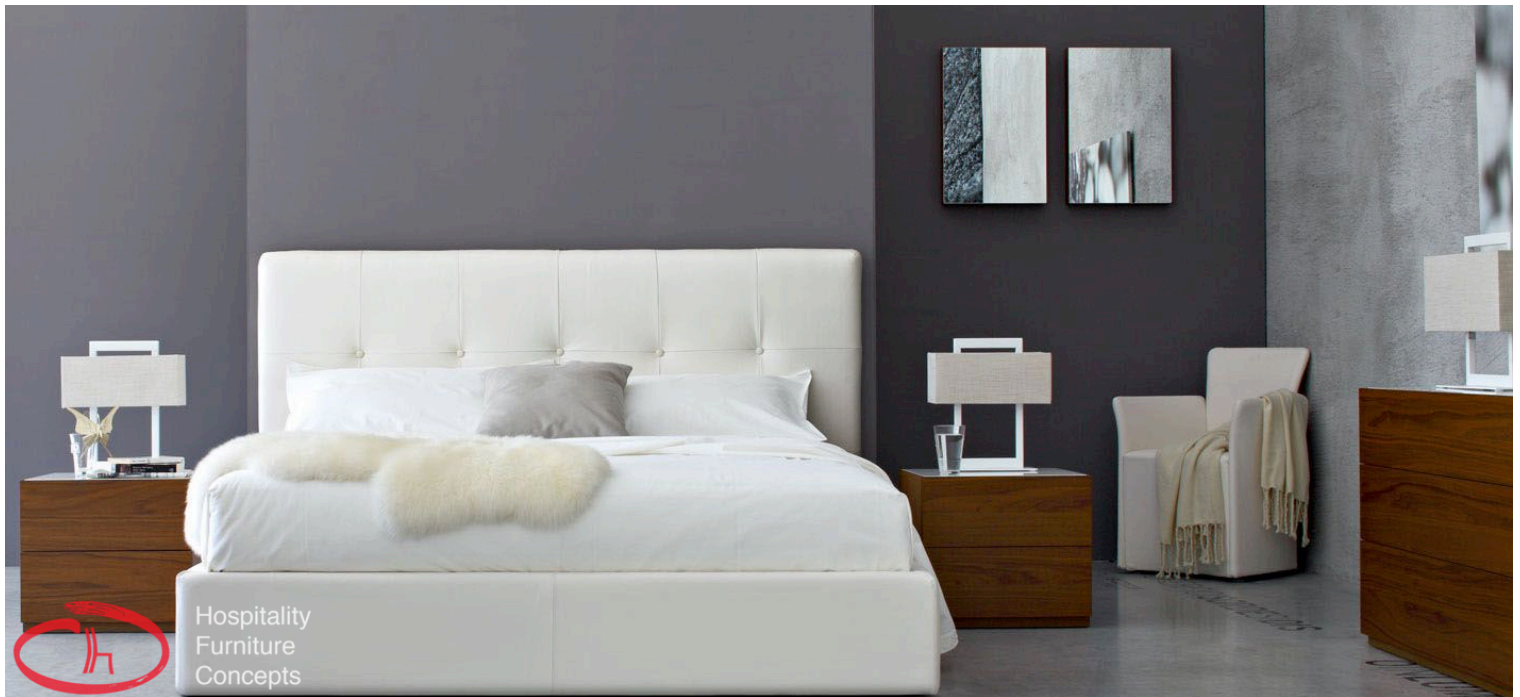

ADDITIONAL INFORMATION

Stacking	No
Leadtime	12 weeks +
Material	Timber
Price	More than 500