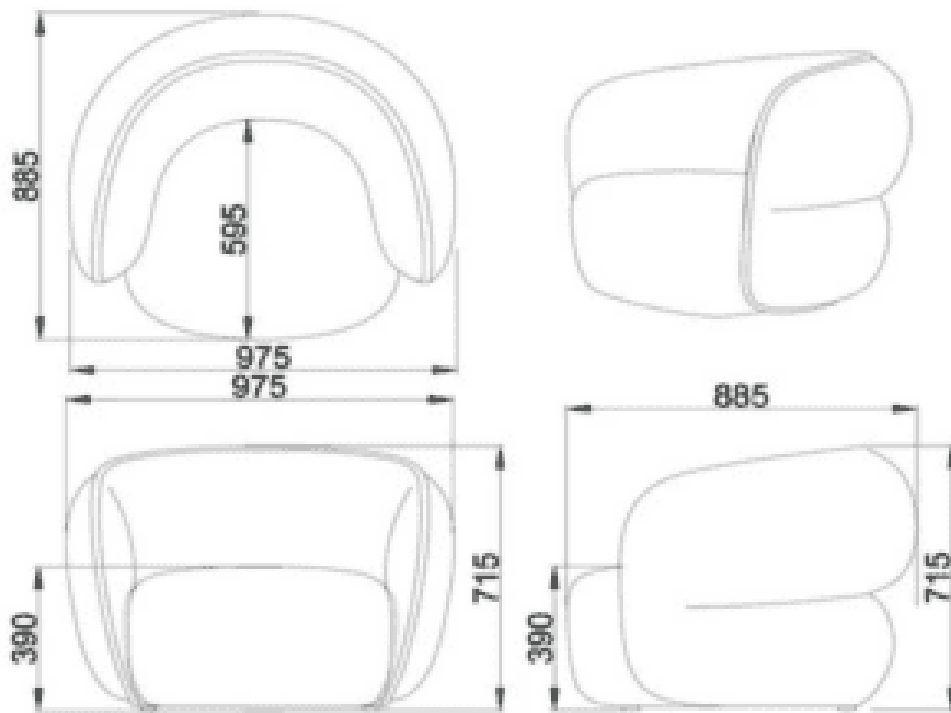

### KEY FEATURES

- Sculptural, rounded silhouette
- Fully upholstered design
- Comfortable and supportive seating
- Suitable for hospitality, workplace and residential environments
- Commercial-grade construction
- Available in a variety of fabrics and finishes