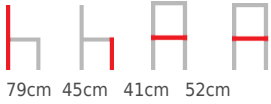

# Concerto Chair

---

Material: Aluminium Chair. Fully welded.  
Weight: 5 Kg.  
Suitability: Internal and External. Suitable to use outdoors and near the beach  
Stackable: Yes, 8 high  
Warranty: 1 year

Dimensions

**Colours and Finishes**

Powder coated: Stocked in Black and White

SPECIFICATIONS

<b>Stacking</b>	No
<b>Leadtime</b>	Stock
<b>Material</b>	Metal
<b>Arms</b>	No
<b>Linking</b>	No
<b>Price</b>	Less than 200