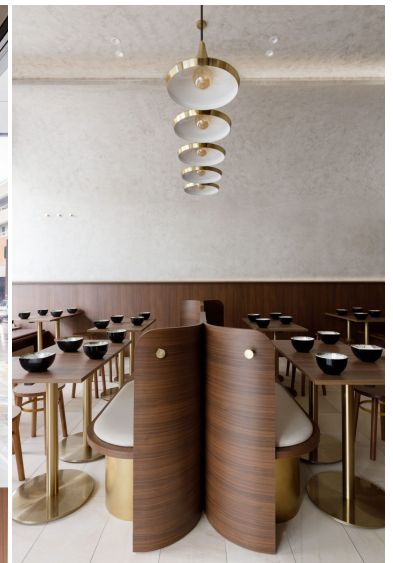

COLORADO TABLE BASE (BRUSHED BRASS VARIANTS)

Brushed brass finish, with adjustable gliders

Material: Stainless Steel #201
Suitability: Internal
Suggested top dimension: up to 800 SQMM
Weight: 17kg
Size: M10
Warranty: 1 year

Dimensions

500 mm 63 mm
Colours and Finishes
Brushed brass finish