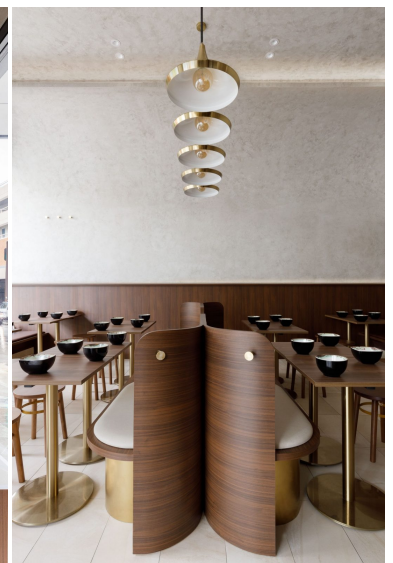

COLORADO TABLE BASE (BRUSHED BRASS VARIANTS)

Brushed brass finish, with adjustable gliders

Material: Stainless Steel #201
Suitability: Internal
Suggested top dimension: up to 800 SQMM
Weight: 17kg
Size: M10
Warranty: 1 year

Dimensions

500 mm 63 mm
Colours and Finishes
Brushed brass finish