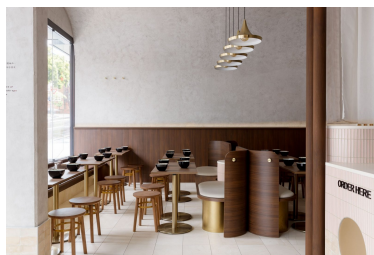

COLORADO TABLE BASE (BRUSHED BRASS VARIANTS)

Brushed brass finish, with adjustable gliders

Material: Stainless Steel #201
Suitability: Internal
Suggested top dimension: up to 800 SQMM
Weight: 17kg
Size: M10
Warranty: 1 year

Dimensions

500 mm 63 mm
Colours and Finishes
Brushed brass finish